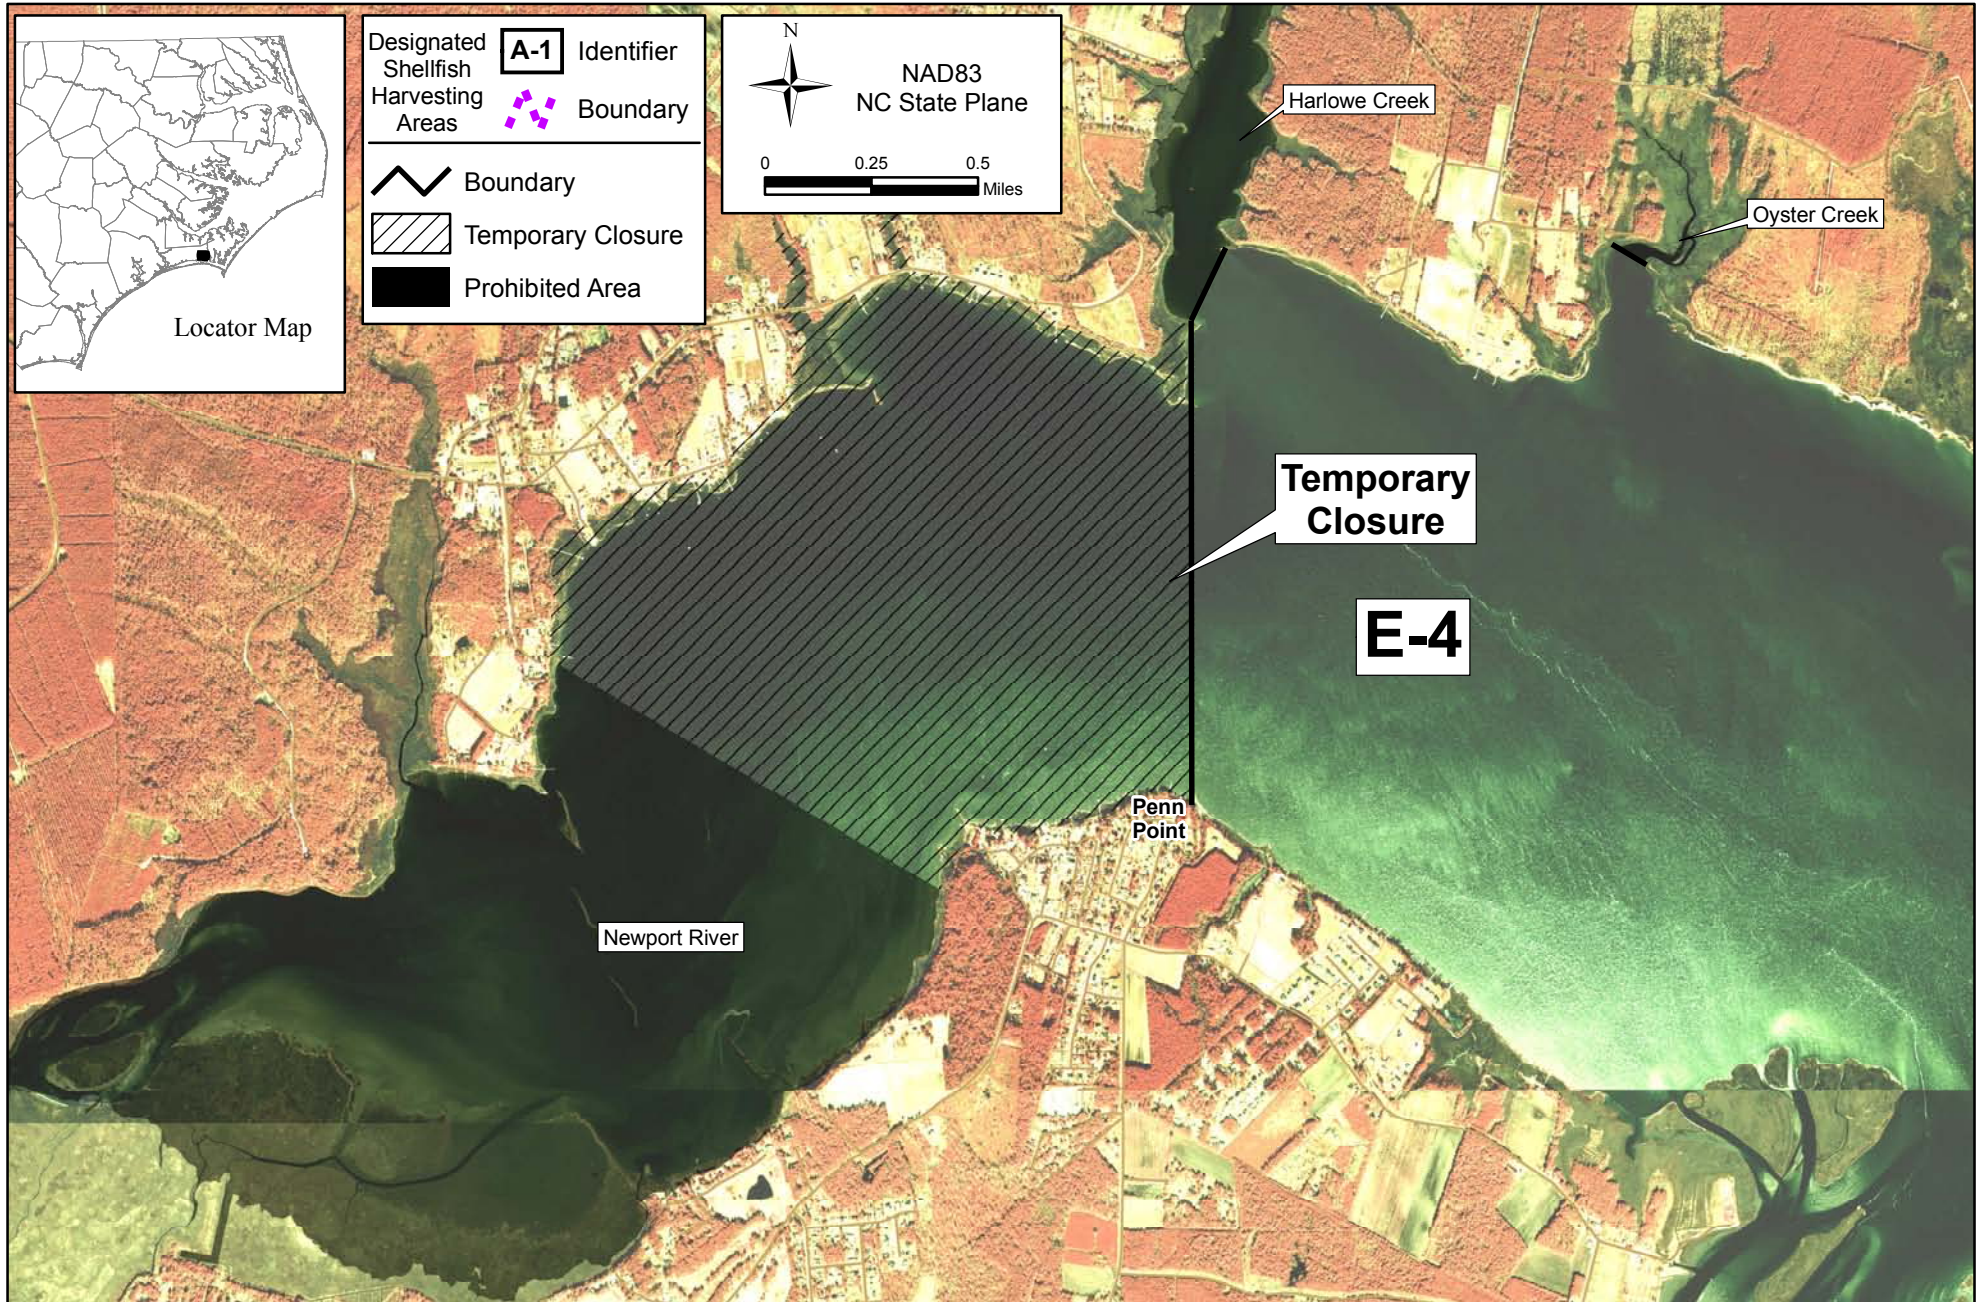

PROHIBITED TERRITORY AND TEMPORARY CLOSURE

NEWPORT RIVER AREA

Area E-4

(Prohibited areas are black; temporary closure is hatched.)

COUNTY: CARTERET

Effective Date: April 7, 2009